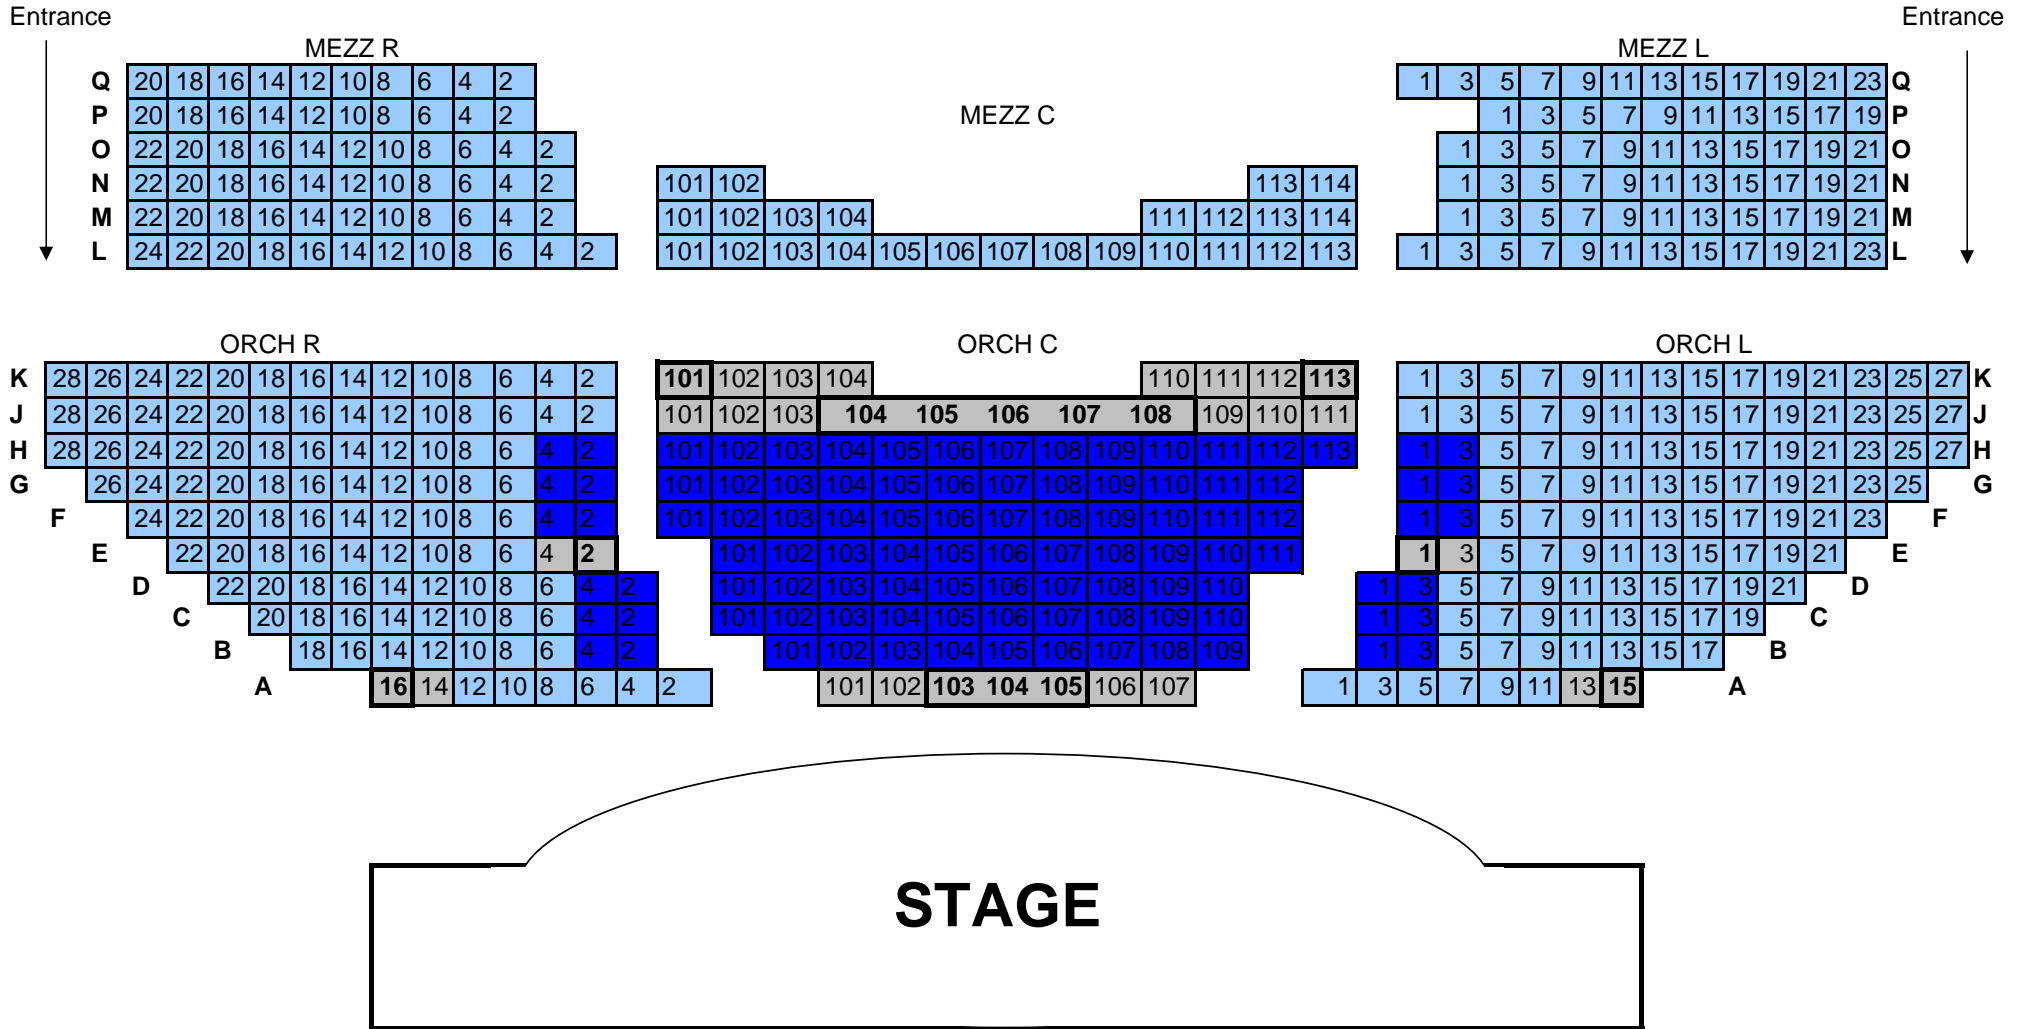

River Arts Center Theatre

Seats A103, A104, A105, J104, J105, J106, J107, and J108 are wheelchair accessible

Seats A16, A15, E2, E1, K101, and K113 are handicap accessible

Please reserve the following seats for groups with special seating needs:

Row A16-A14, A101-A107, A13-15, E4-E2, E1-E3, J101-J111, and K101-K113

Handicap Seating

Premium Seating

Orchestra

R	114	2	116
C	93	10	103
L	114	2	116

Mezzanine

R	65	65
C	25	25
L	67	67
	478	14 492